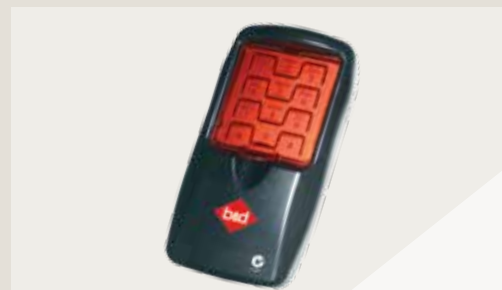

# Garage Door Automation.

Controlling your garage door has never been easier.

A hand holding a red and silver B&D remote control in front of a brown garage door. The remote has a circular button with a red dot and a silver base with the B&D logo. The background is a brown garage door with horizontal slats.

# Controll-A-Door®

GARAGE DOOR AUTOMATION FOR SECTIONAL & ROLLING DOORS

B&D Controll-A-Door Prodigy® opener

B&D Controll-A-Door Power Drive® opener

Australians have trusted B&D's garage door automation products for decades. Our latest Controll-A-Door® range builds on our rich heritage by combining smooth and reliable operation with a range of features that help protect your family and belongings.

### ENTRY KEYPAD

Allows you to enter the garage without a transmitter. Great for children. No need to give them a key or transmitter as they can enter the house with their PIN number.